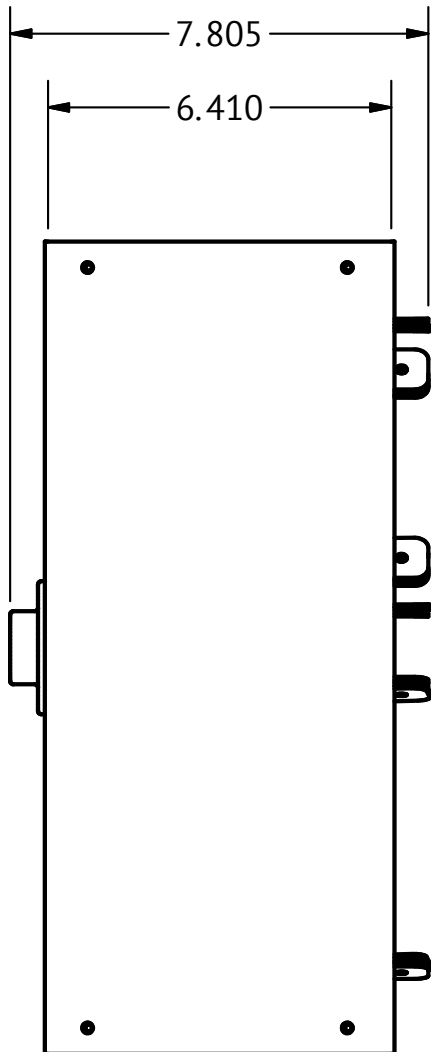

Specifications

Available Sizes	4 Lamp
Steel	0.030in nominal thick steel
Mounting	Pendant mount
Voltage	120-277V
Paint	Matte black standard
Dimensions	

Approvals

| - Designed and Manufactured in Canada

Warranty

BP38P

BP38P - Multiple PAR38 Enclosure

Dimension Information

Below you will find the dimensions for the BP38P.

BP38P - Below Dimensions

BP38P - Side Dimensions

* Drawings not to scale
* Standard tolerances apply