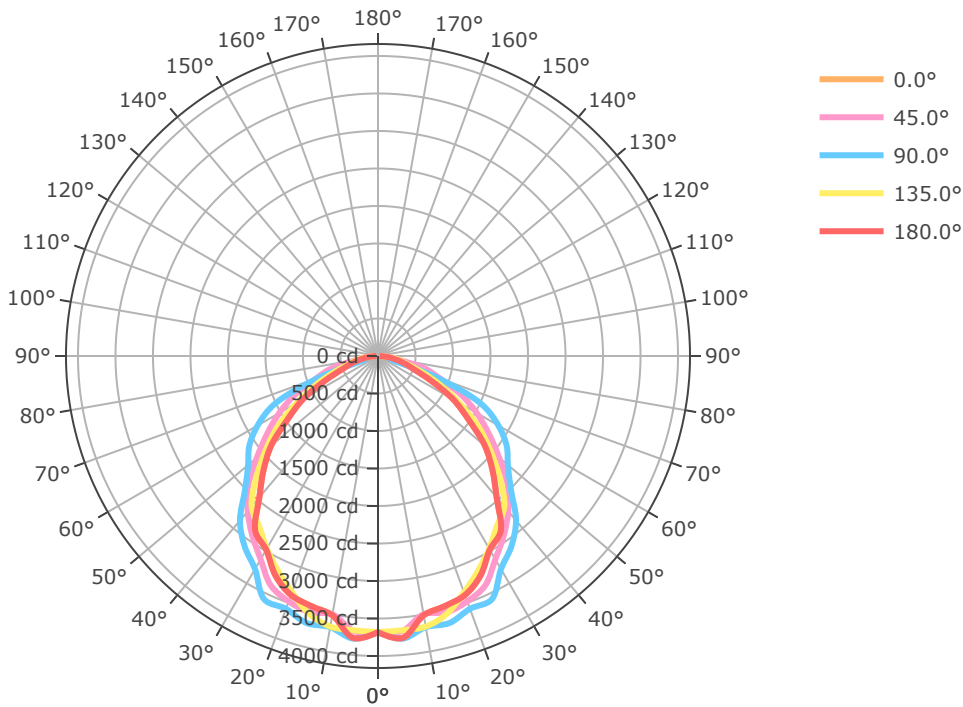

The Borden Series

BLMB - Suspended Decorative Retail

BLMB-8FT-10L-840-J31

Mtg Height	Light Level	Beam Diameter
6.0 ft	102.3 fc	14.4 ft
8.0 ft	57.5 fc	19.2 ft
10.0 ft	36.8 fc	24.1 ft
12.0 ft	25.6 fc	28.9 ft
14.0 ft	18.8 fc	33.7 ft
16.0 ft	14.4 fc	38.5 ft
24.0 ft	6.4 fc	57.7 ft
32.0 ft	3.6 fc	77.0 ft
40.0 ft	2.3 fc	96.2 ft
48.0 ft	1.6 fc	115.5 ft
56.0 ft	1.2 fc	134.7 ft
64.0 ft	0.9 fc	153.9 ft