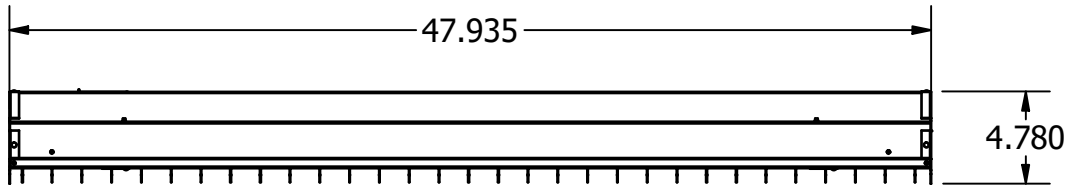

# The Borden Series

BLMB - Suspended Decorative Retail

BLMB 4' Side Dimensions

End Dimensions

BLMB 8' Side Dimensions

End Dimensions

BLMB 4' Wattage

Size	Lumen Output	Actual Lumen Output	Fixture Wattage	Lumens per Watt
4'	2L	1982	12.8	154.8
4'	3L	2996	19.9	150.6
4'	4L	3983	27.3	145.9
4'	5L	4986	32.7	152.5
4'	6L	5993	39.9	150.2
4'	7L	6986	47.2	148.0
4'	8L	7967	54.5	146.2
4'	9L	8933	62.0	144.1
4'	10L	9972	70.2	142.1
4'	11L	10911	77.8	140.2