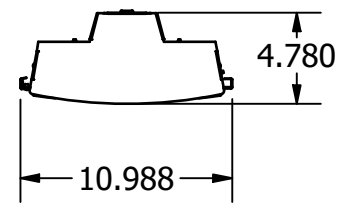

# The Borden Series

BLMB - Suspended Decorative Retail

BLMB 4' Side Dimensions

End Dimensions

BLMB 8' Side Dimensions

End Dimensions

BLMB 4' Wattage

Size	Lumen Output	Actual Lumen Output	Fixture Wattage	Lumens per Watt
4'	2L	1982	12.8	154.8
4'	3L	2996	19.9	150.6
4'	4L	3983	27.3	145.9
4'	5L	4986	32.7	152.5
4'	6L	5993	39.9	150.2
4'	7L	6986	47.2	148.0
4'	8L	7967	54.5	146.2
4'	9L	8933	62.0	144.1
4'	10L	9972	70.2	142.1
4'	11L	10911	77.8	140.2