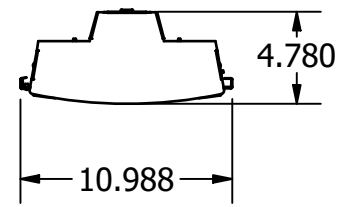

# The Borden Series

BLMB - Suspended Decorative Retail

BLMB 4' Side Dimensions

End Dimensions

BLMB 8' Side Dimensions

End Dimensions

BLMB 4' Wattage

Size	Lumen Output	Actual Lumen Output	Fixture Wattage	Lumens per Watt
4'	2L	1982	12.8	154.8
4'	3L	2996	19.9	150.6
4'	4L	3983	27.3	145.9
4'	5L	4986	32.7	152.5
4'	6L	5993	39.9	150.2
4'	7L	6986	47.2	148.0
4'	8L	7967	54.5	146.2
4'	9L	8933	62.0	144.1
4'	10L	9972	70.2	142.1
4'	11L	10911	77.8	140.2