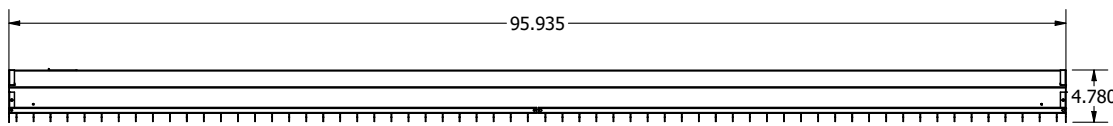

# The Borden Series

BLMB - Suspended Decorative Retail

BLMB 4' Side Dimensions

End Dimensions

BLMB 8' Side Dimensions

End Dimensions

BLMB 4' Wattage

Size	Lumen Output	Actual Lumen Output	Fixture Wattage	Lumens per Watt
4'	2L	1982	12.8	154.8
4'	3L	2996	19.9	150.6
4'	4L	3983	27.3	145.9
4'	5L	4986	32.7	152.5
4'	6L	5993	39.9	150.2
4'	7L	6986	47.2	148.0
4'	8L	7967	54.5	146.2
4'	9L	8933	62.0	144.1
4'	10L	9972	70.2	142.1
4'	11L	10911	77.8	140.2