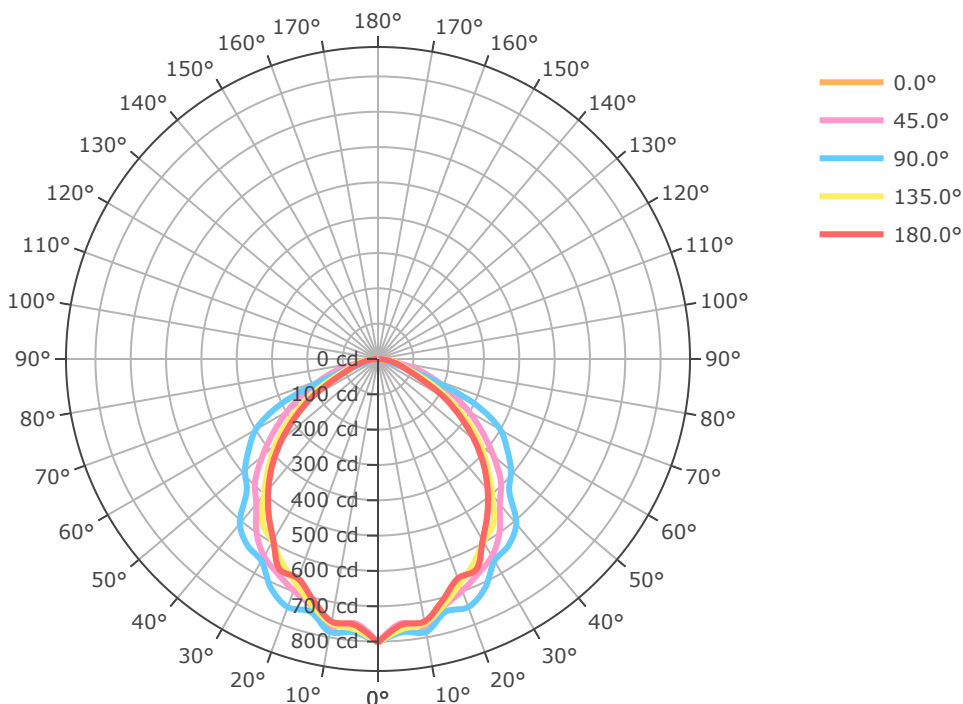

BLMB-4FT-2L-840-J31

Mtg Height	Light Level	Beam Diameter
6.0 ft	22.3 fc	12.7 ft
8.0 ft	12.5 fc	16.9 ft
10.0 ft	8.0 fc	21.2 ft
12.0 ft	5.6 fc	25.4 ft
14.0 ft	4.1 fc	29.6 ft
16.0 ft	3.1 fc	33.9 ft
24.0 ft	1.4 fc	50.8 ft
32.0 ft	0.8 fc	67.7 ft
40.0 ft	0.5 fc	84.7 ft
48.0 ft	0.3 fc	101.6 ft
56.0 ft	0.3 fc	118.5 ft
64.0 ft	0.2 fc	135.4 ft