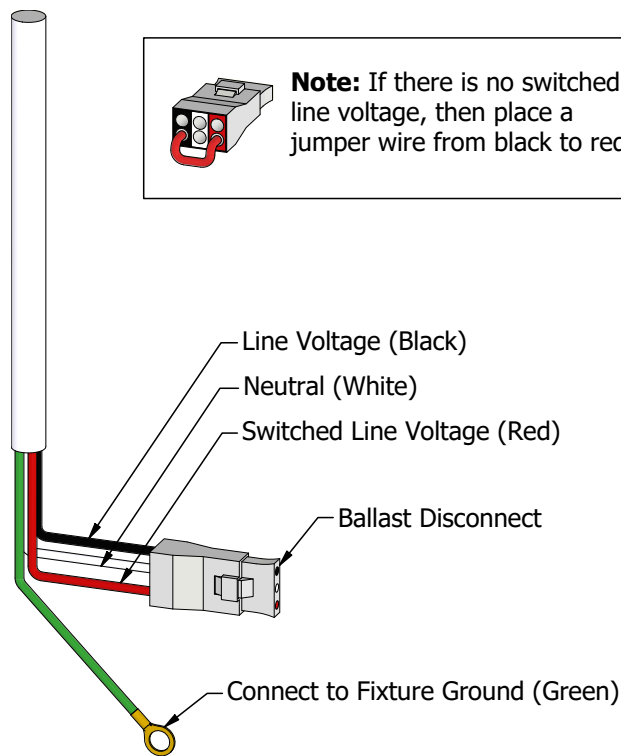

The Borden Series

BLMB - Suspended Decorative Retail

Emergency Driver, Activated Output

Wattage	Activated Output
10W	1789 lm
20W	3582 lm

Emergency Battery Plan - 20W

Emergency Lighting	Solution System Components	System Operation
Option Code 'B17' - UL 924 listed components that are factory installed in the luminaire	UL 924 listed 20-watt battery integral to the luminaire	Loss of normal power is detected by the B17 emergency light solution and the power supply is switched automatically to the 20-watt integral battery pack which powers the emergency LED lighting driver.
	UL 924 listed LED emergency lighting driver integral to the luminaire	The battery pack and emergency LED driver are UL 924 certified to provide a minimum of 90-minutes of emergency lighting.
	Wiring options for both switched and unswitched emergency lighting	

*activated output cannot exceed selected lumen package output

Emergency Lighting Wiring

Important Information

More information on emergency lighting options and configurations available on request.