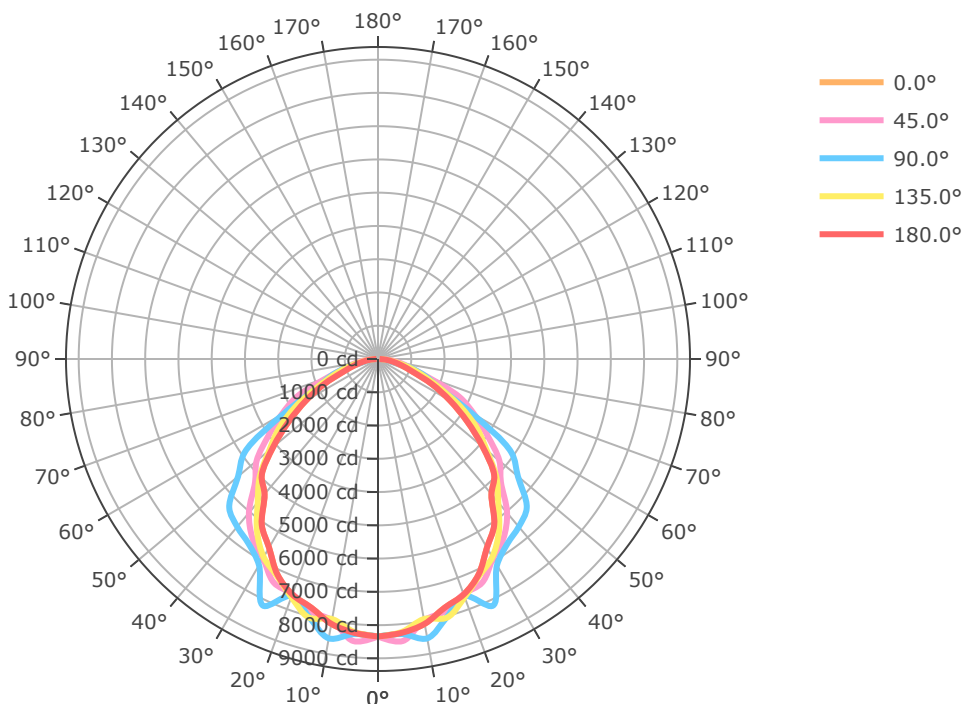

BLMB-8FT-22L-840-J31

Mtg Height	Light Level	Beam Diameter
6.0 ft	231.7 fc	14.1 ft
8.0 ft	130.4 fc	18.8 ft
10.0 ft	83.4 fc	23.5 ft
12.0 ft	57.9 fc	28.3 ft
14.0 ft	42.6 fc	33.0 ft
16.0 ft	32.6 fc	37.7 ft
24.0 ft	14.5 fc	56.5 ft
32.0 ft	8.1 fc	75.3 ft
40.0 ft	5.2 fc	94.2 ft
48.0 ft	3.6 fc	113.0 ft
56.0 ft	2.7 fc	131.9 ft
64.0 ft	2.0 fc	150.7 ft