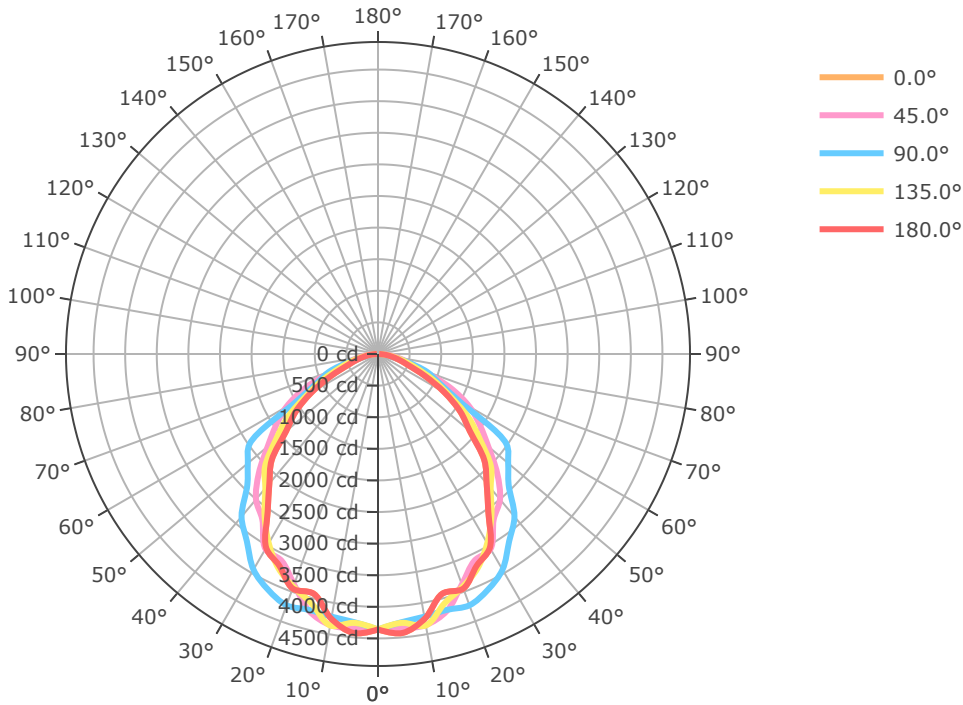

The Borden Series

BLMB - Suspended Decorative Retail

BLMB-4FT-11L-840-J31

Mtg Height	Light Level	Beam Diameter
6.0 ft	121.1 fc	12.9 ft
8.0 ft	68.1 fc	17.2 ft
10.0 ft	43.6 fc	21.5 ft
12.0 ft	30.3 fc	25.8 ft
14.0 ft	22.2 fc	30.1 ft
16.0 ft	17.0 fc	34.4 ft
24.0 ft	7.6 fc	51.6 ft
32.0 ft	4.3 fc	68.8 ft
40.0 ft	2.7 fc	86.1 ft
48.0 ft	1.9 fc	103.3 ft
56.0 ft	1.4 fc	120.5 ft
64.0 ft	1.1 fc	137.7 ft