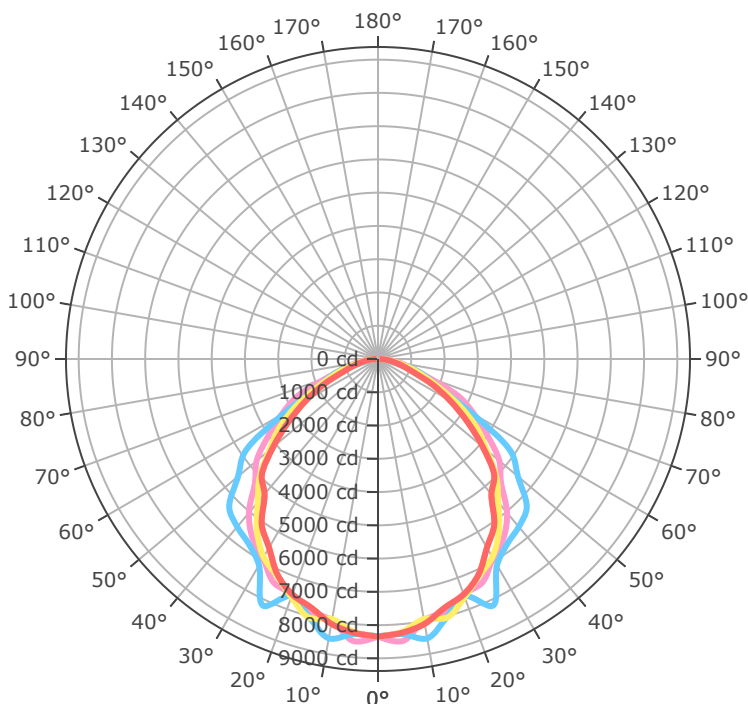

BLMB-4FT-11L-840-J31

- 0.0°
- 45.0°
- 90.0°
- 135.0°
- 180.0°

Mtg Height	Light Level	Beam Diameter
6.0 ft	121.1 fc	12.9 ft
8.0 ft	68.1 fc	17.2 ft
10.0 ft	43.6 fc	21.5 ft
12.0 ft	30.3 fc	25.8 ft
14.0 ft	22.2 fc	30.1 ft
16.0 ft	17.0 fc	34.4 ft
24.0 ft	7.6 fc	51.6 ft
32.0 ft	4.3 fc	68.8 ft
40.0 ft	2.7 fc	86.1 ft
48.0 ft	1.9 fc	103.3 ft
56.0 ft	1.4 fc	120.5 ft
64.0 ft	1.1 fc	137.7 ft

BLMB-4FT-2L-840-J31

- 0.0°
- 45.0°
- 90.0°
- 135.0°
- 180.0°

Mtg Height	Light Level	Beam Diameter
6.0 ft	22.3 fc	12.7 ft
8.0 ft	12.5 fc	16.9 ft
10.0 ft	8.0 fc	21.2 ft
12.0 ft	5.6 fc	25.4 ft
14.0 ft	4.1 fc	29.6 ft
16.0 ft	3.1 fc	33.9 ft
24.0 ft	1.4 fc	50.8 ft
32.0 ft	0.8 fc	67.7 ft
40.0 ft	0.5 fc	84.7 ft
48.0 ft	0.3 fc	101.6 ft
56.0 ft	0.3 fc	118.5 ft
64.0 ft	0.2 fc	135.4 ft

La serie Borden

BLMB - Decoración suspendida para tiendas

Iluminación para naves industriales de

BLMB-8FT-10L-840-J31

- 0.0°
- 45.0°
- 90.0°
- 135.0°
- 180.0°

Mtg Height	Light Level	Beam Diameter
6.0 ft	102.3 fc	14.4 ft
8.0 ft	57.5 fc	19.2 ft
10.0 ft	36.8 fc	24.1 ft
12.0 ft	25.6 fc	28.9 ft
14.0 ft	18.8 fc	33.7 ft
16.0 ft	14.4 fc	38.5 ft
24.0 ft	6.4 fc	57.7 ft
32.0 ft	3.6 fc	77.0 ft
40.0 ft	2.3 fc	96.2 ft
48.0 ft	1.6 fc	115.5 ft
56.0 ft	1.2 fc	134.7 ft
64.0 ft	0.9 fc	153.9 ft

BLMB-8FT-22L-840-J31

- 0.0°
- 45.0°
- 90.0°
- 135.0°
- 180.0°

Mtg Height	Light Level	Beam Diameter
6.0 ft	231.7 fc	14.1 ft
8.0 ft	130.4 fc	18.8 ft
10.0 ft	83.4 fc	23.5 ft
12.0 ft	57.9 fc	28.3 ft
14.0 ft	42.6 fc	33.0 ft
16.0 ft	32.6 fc	37.7 ft
24.0 ft	14.5 fc	56.5 ft
32.0 ft	8.1 fc	75.3 ft
40.0 ft	5.2 fc	94.2 ft
48.0 ft	3.6 fc	113.0 ft
56.0 ft	2.7 fc	131.9 ft
64.0 ft	2.0 fc	150.7 ft