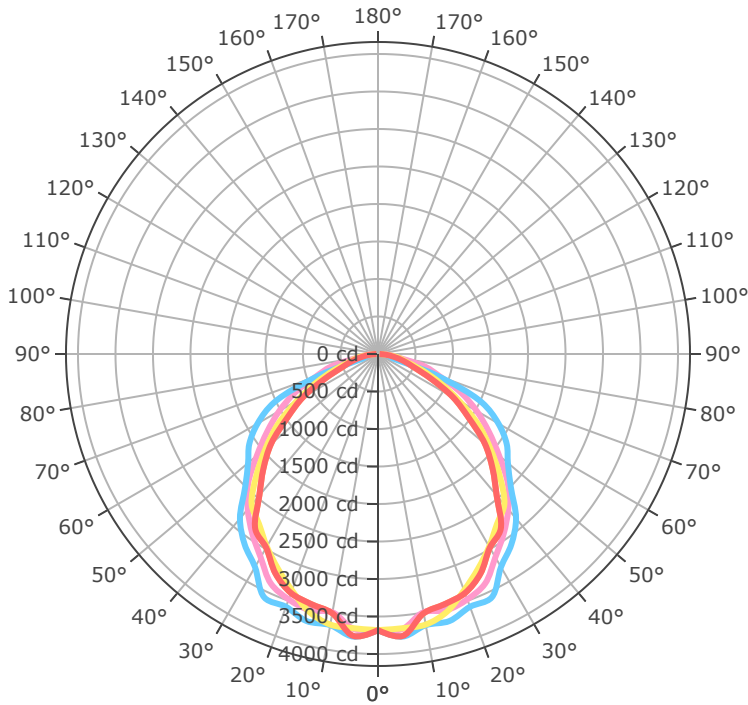

La serie Borden

BLMB - Decoración suspendida para tiendas

Iluminación para naves industriales de

BLMB-8FT-10L-840-J31

- 0.0°
- 45.0°
- 90.0°
- 135.0°
- 180.0°

Mtg Height	Light Level	Beam Diameter
6.0 ft	102.3 fc	14.4 ft
8.0 ft	57.5 fc	19.2 ft
10.0 ft	36.8 fc	24.1 ft
12.0 ft	25.6 fc	28.9 ft
14.0 ft	18.8 fc	33.7 ft
16.0 ft	14.4 fc	38.5 ft
24.0 ft	6.4 fc	57.7 ft
32.0 ft	3.6 fc	77.0 ft
40.0 ft	2.3 fc	96.2 ft
48.0 ft	1.6 fc	115.5 ft
56.0 ft	1.2 fc	134.7 ft
64.0 ft	0.9 fc	153.9 ft