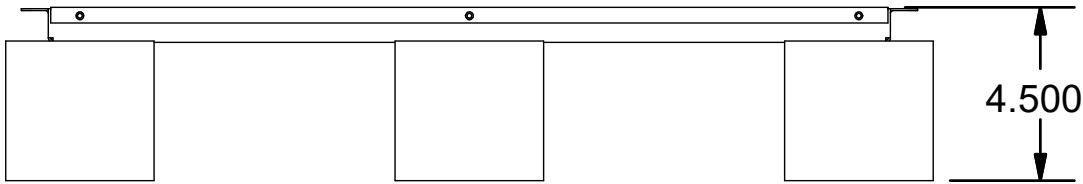

The Inverness Series

BLSDI - Decorative Retail Low Bay

High Bay Lighting by **BJTAKE** LIGHTING

BLSDI 3 Bar Side

BLSDI 3 Bar End