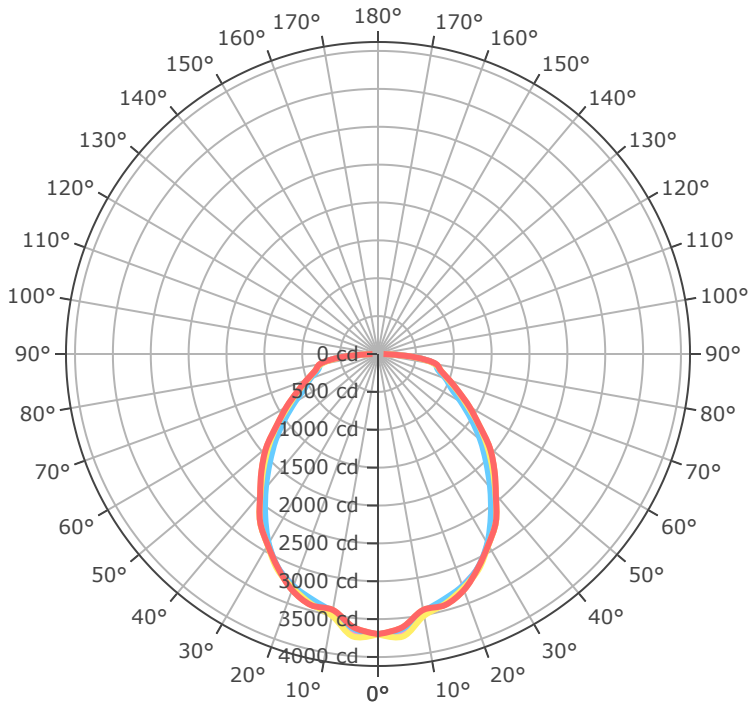

Mtg Height	Light Level	Beam Diameter
6.0 ft	31.2 fc	14.6 ft
8.0 ft	17.5 fc	19.4 ft
10.0 ft	11.2 fc	24.3 ft
12.0 ft	7.8 fc	29.2 ft
14.0 ft	5.7 fc	34.0 ft
16.0 ft	4.4 fc	38.9 ft
24.0 ft	1.9 fc	58.3 ft
32.0 ft	1.1 fc	77.8 ft
40.0 ft	0.7 fc	97.2 ft
48.0 ft	0.5 fc	116.7 ft
56.0 ft	0.4 fc	136.1 ft
64.0 ft	0.3 fc	155.6 ft

BLSDI-3-7L-840-L18

- 0.0°
- 45.0°
- 90.0°
- 135.0°
- 180.0°

Mtg Height	Light Level	Beam Diameter
6.0 ft	72.8 fc	14.6 ft
8.0 ft	40.9 fc	19.5 ft
10.0 ft	26.2 fc	24.4 ft
12.0 ft	18.2 fc	29.3 ft
14.0 ft	13.4 fc	34.1 ft
16.0 ft	10.2 fc	39.0 ft
24.0 ft	4.5 fc	58.5 ft
32.0 ft	2.6 fc	78.1 ft
40.0 ft	1.6 fc	97.6 ft
48.0 ft	1.1 fc	117.1 ft
56.0 ft	0.8 fc	136.6 ft
64.0 ft	0.6 fc	156.1 ft

The Inverness Series

BLSDI - Decorative Retail Low Bay

BLSDI-4-10L-840-L18

- 0.0°
- 45.0°
- 90.0°
- 135.0°
- 180.0°

Mtg Height	Light Level	Beam Diameter
6.0 ft	102.7 fc	15.0 ft
8.0 ft	57.8 fc	20.0 ft
10.0 ft	37.0 fc	24.9 ft
12.0 ft	25.7 fc	29.9 ft
14.0 ft	18.9 fc	34.9 ft
16.0 ft	14.4 fc	39.9 ft
24.0 ft	6.4 fc	59.9 ft
32.0 ft	3.6 fc	79.8 ft
40.0 ft	2.3 fc	99.8 ft
48.0 ft	1.6 fc	119.7 ft
56.0 ft	1.2 fc	139.7 ft
64.0 ft	0.9 fc	159.6 ft

BLSDI-4-4L-840-L18

- 0.0°
- 45.0°
- 90.0°
- 135.0°
- 180.0°

Mtg Height	Light Level	Beam Diameter
6.0 ft	42.0 fc	14.4 ft
8.0 ft	23.6 fc	19.2 ft
10.0 ft	15.1 fc	24.0 ft
12.0 ft	10.5 fc	28.8 ft
14.0 ft	7.7 fc	33.6 ft
16.0 ft	5.9 fc	38.4 ft
24.0 ft	2.6 fc	57.6 ft
32.0 ft	1.5 fc	76.8 ft
40.0 ft	0.9 fc	96.0 ft
48.0 ft	0.7 fc	115.3 ft
56.0 ft	0.5 fc	134.5 ft
64.0 ft	0.4 fc	153.7 ft