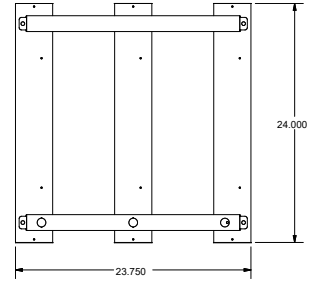

BLSDI 4 Bar Side