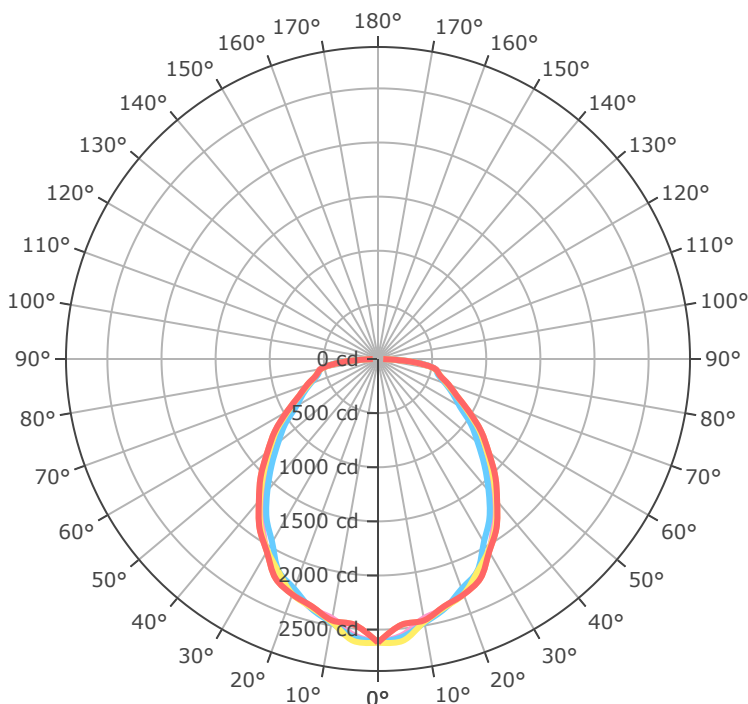

Mtg Height	Light Level	Beam Diameter
6.0 ft	31.2 fc	14.6 ft
8.0 ft	17.5 fc	19.4 ft
10.0 ft	11.2 fc	24.3 ft
12.0 ft	7.8 fc	29.2 ft
14.0 ft	5.7 fc	34.0 ft
16.0 ft	4.4 fc	38.9 ft
24.0 ft	1.9 fc	58.3 ft
32.0 ft	1.1 fc	77.8 ft
40.0 ft	0.7 fc	97.2 ft
48.0 ft	0.5 fc	116.7 ft
56.0 ft	0.4 fc	136.1 ft
64.0 ft	0.3 fc	155.6 ft

BLSDI-3-7L-840-L18

- 0.0°
- 45.0°
- 90.0°
- 135.0°
- 180.0°

Mtg Height	Light Level	Beam Diameter
6.0 ft	72.8 fc	14.6 ft
8.0 ft	40.9 fc	19.5 ft
10.0 ft	26.2 fc	24.4 ft
12.0 ft	18.2 fc	29.3 ft
14.0 ft	13.4 fc	34.1 ft
16.0 ft	10.2 fc	39.0 ft
24.0 ft	4.5 fc	58.5 ft
32.0 ft	2.6 fc	78.1 ft
40.0 ft	1.6 fc	97.6 ft
48.0 ft	1.1 fc	117.1 ft
56.0 ft	0.8 fc	136.6 ft
64.0 ft	0.6 fc	156.1 ft