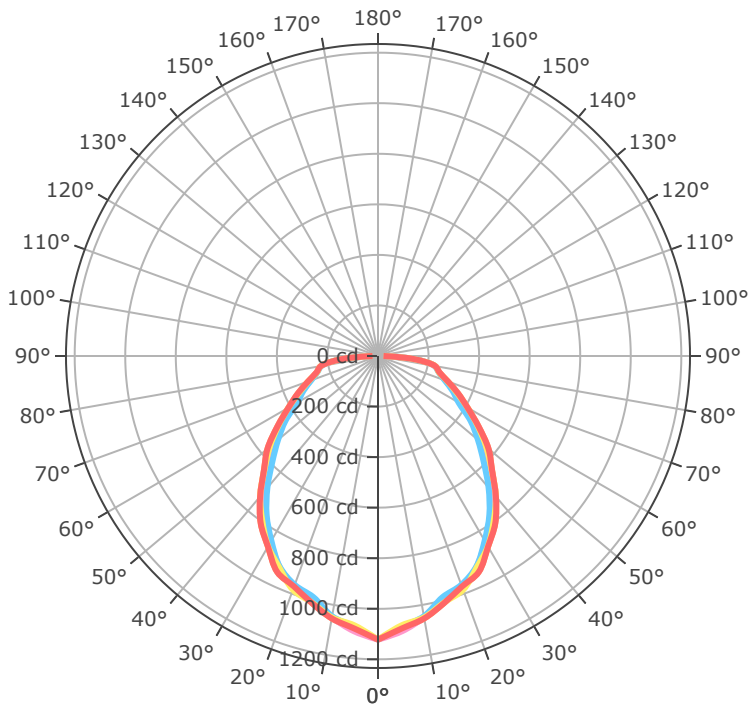

The Inverness Series

BLSDI - Decorative Retail Low Bay

BLSDI-3-3L-840-L18

- 0.0°
- 45.0°
- 90.0°
- 135.0°
- 180.0°

Mtg Height	Light Level	Beam Diameter
6.0 ft	31.2 fc	14.6 ft
8.0 ft	17.5 fc	19.4 ft
10.0 ft	11.2 fc	24.3 ft
12.0 ft	7.8 fc	29.2 ft
14.0 ft	5.7 fc	34.0 ft
16.0 ft	4.4 fc	38.9 ft
24.0 ft	1.9 fc	58.3 ft
32.0 ft	1.1 fc	77.8 ft
40.0 ft	0.7 fc	97.2 ft
48.0 ft	0.5 fc	116.7 ft
56.0 ft	0.4 fc	136.1 ft
64.0 ft	0.3 fc	155.6 ft