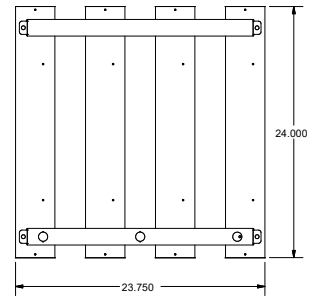

BLSDI 3 Bar Wattage