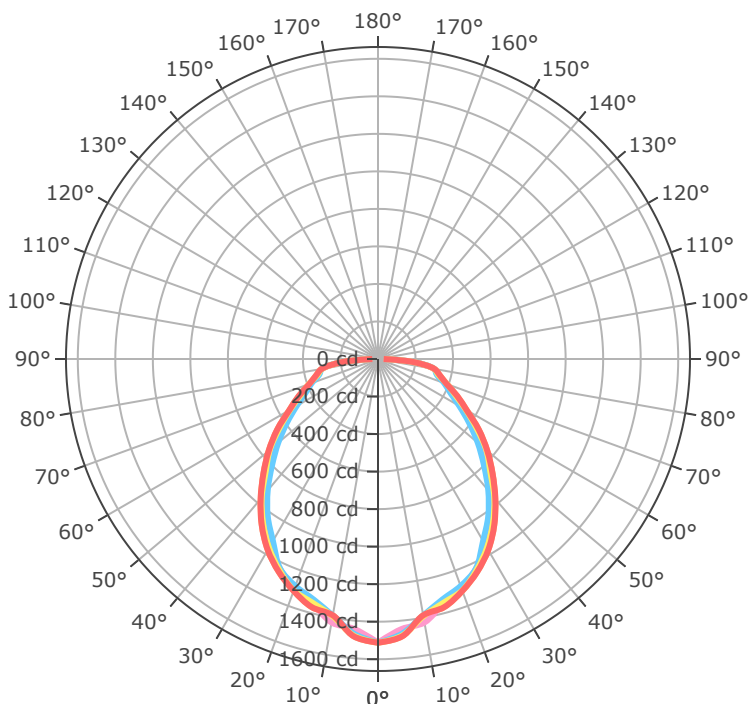

Mtg Height	Light Level	Beam Diameter
6.0 ft	31.2 fc	14.6 ft
8.0 ft	17.5 fc	19.4 ft
10.0 ft	11.2 fc	24.3 ft
12.0 ft	7.8 fc	29.2 ft
14.0 ft	5.7 fc	34.0 ft
16.0 ft	4.4 fc	38.9 ft
24.0 ft	1.9 fc	58.3 ft
32.0 ft	1.1 fc	77.8 ft
40.0 ft	0.7 fc	97.2 ft
48.0 ft	0.5 fc	116.7 ft
56.0 ft	0.4 fc	136.1 ft
64.0 ft	0.3 fc	155.6 ft

BLSDI-3-7L-840-L18

- 0.0°
- 45.0°
- 90.0°
- 135.0°
- 180.0°

Mtg Height	Light Level	Beam Diameter
6.0 ft	72.8 fc	14.6 ft
8.0 ft	40.9 fc	19.5 ft
10.0 ft	26.2 fc	24.4 ft
12.0 ft	18.2 fc	29.3 ft
14.0 ft	13.4 fc	34.1 ft
16.0 ft	10.2 fc	39.0 ft
24.0 ft	4.5 fc	58.5 ft
32.0 ft	2.6 fc	78.1 ft
40.0 ft	1.6 fc	97.6 ft
48.0 ft	1.1 fc	117.1 ft
56.0 ft	0.8 fc	136.6 ft
64.0 ft	0.6 fc	156.1 ft

The Inverness Series

BLSDI - Decorative Retail Low Bay

BLSDI-4-10L-840-L18

- 0.0°
- 45.0°
- 90.0°
- 135.0°
- 180.0°

Mtg Height	Light Level	Beam Diameter
6.0 ft	102.7 fc	15.0 ft
8.0 ft	57.8 fc	20.0 ft
10.0 ft	37.0 fc	24.9 ft
12.0 ft	25.7 fc	29.9 ft
14.0 ft	18.9 fc	34.9 ft
16.0 ft	14.4 fc	39.9 ft
24.0 ft	6.4 fc	59.9 ft
32.0 ft	3.6 fc	79.8 ft
40.0 ft	2.3 fc	99.8 ft
48.0 ft	1.6 fc	119.7 ft
56.0 ft	1.2 fc	139.7 ft
64.0 ft	0.9 fc	159.6 ft

BLSDI-4-4L-840-L18

- 0.0°
- 45.0°
- 90.0°
- 135.0°
- 180.0°

Mtg Height	Light Level	Beam Diameter
6.0 ft	42.0 fc	14.4 ft
8.0 ft	23.6 fc	19.2 ft
10.0 ft	15.1 fc	24.0 ft
12.0 ft	10.5 fc	28.8 ft
14.0 ft	7.7 fc	33.6 ft
16.0 ft	5.9 fc	38.4 ft
24.0 ft	2.6 fc	57.6 ft
32.0 ft	1.5 fc	76.8 ft
40.0 ft	0.9 fc	96.0 ft
48.0 ft	0.7 fc	115.3 ft
56.0 ft	0.5 fc	134.5 ft
64.0 ft	0.4 fc	153.7 ft