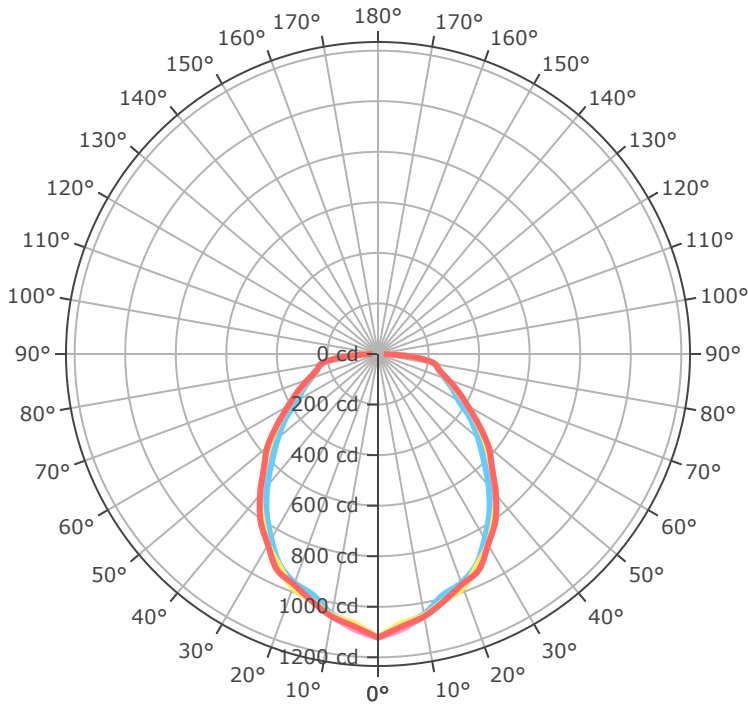

Éclairage de grande hauteur par

BLSDI-3-3L-840-L18

- 0.0°
- 45.0°
- 90.0°
- 135.0°
- 180.0°

Mtg Height	Light Level	Beam Diameter
6.0 ft	31.2 fc	14.6 ft
8.0 ft	17.5 fc	19.4 ft
10.0 ft	11.2 fc	24.3 ft
12.0 ft	7.8 fc	29.2 ft
14.0 ft	5.7 fc	34.0 ft
16.0 ft	4.4 fc	38.9 ft
24.0 ft	1.9 fc	58.3 ft
32.0 ft	1.1 fc	77.8 ft
40.0 ft	0.7 fc	97.2 ft
48.0 ft	0.5 fc	116.7 ft
56.0 ft	0.4 fc	136.1 ft
64.0 ft	0.3 fc	155.6 ft

BLSDI-3-7L-840-L18

- 0.0°
- 45.0°
- 90.0°
- 135.0°
- 180.0°

Mtg Height	Light Level	Beam Diameter
6.0 ft	72.8 fc	14.6 ft
8.0 ft	40.9 fc	19.5 ft
10.0 ft	26.2 fc	24.4 ft
12.0 ft	18.2 fc	29.3 ft
14.0 ft	13.4 fc	34.1 ft
16.0 ft	10.2 fc	39.0 ft
24.0 ft	4.5 fc	58.5 ft
32.0 ft	2.6 fc	78.1 ft
40.0 ft	1.6 fc	97.6 ft
48.0 ft	1.1 fc	117.1 ft
56.0 ft	0.8 fc	136.6 ft
64.0 ft	0.6 fc	156.1 ft