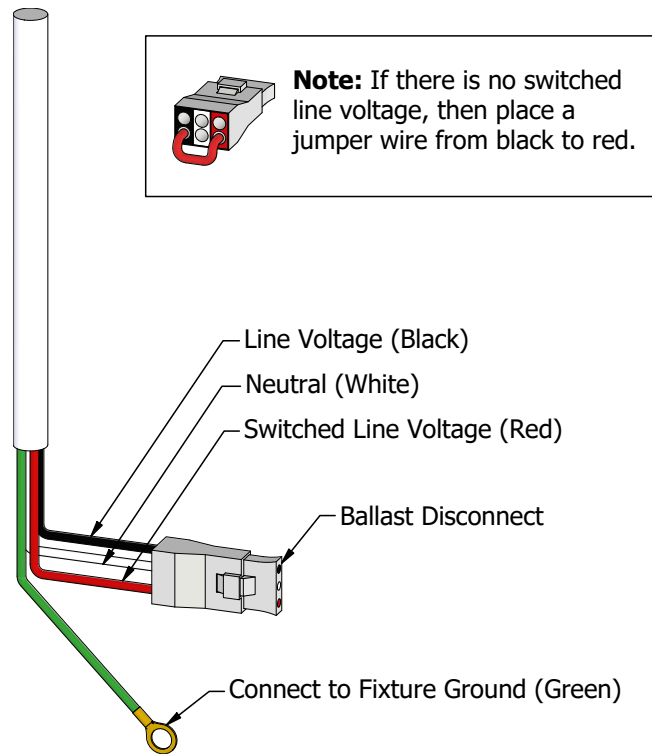

Éclairage de grande hauteur par

Commande d'urgence, sortie activée

Kit Lumen (2 pieds)	Flux lumineux (lm)	Kit Lumen (4 pieds)	Flux lumineux (lm).1
10L	3 700 lm	20L	3 700 lm
12L	3 700 lm	24L	3 700 lm
14L	3 700 lm	28L	3 700 lm
16L	3 700 lm	32L	3 700 lm
18L	3 700 lm	36L	3 700 lm
20L	3 700 lm	40L	3 700 lm
22L	3 700 lm	44L	3 700 lm
24L	3 700 lm	48L	3 700 lm
26L	3 700 lm	56L	3 700 lm
28L	3 700 lm	60L	3 700 lm
30L	3 700 lm	64L	3 700 lm
32L	3 700 lm	72L	3 700 lm
36L	3 700 lm	80L	3 700 lm
40L	3 700 lm	88L	3 700 lm
44L	3 700 lm	96L	3 700 lm
La puissance de sortie activée ne peut pas dépasser la puissance de sortie du pack de lumens sélectionné		Non	Non

Solution d'alimentation d'urgence par batterie - 20 W

Éclairage de secours	Composants du système de solution	Fonctionnement du système
Code d'option « B17 » - Composants homologués UL 924 installés en usine dans le luminaire	Batterie de 20 watts intégrée au luminaire, homologuée UL 924	La solution d'éclairage de secours B17 détecte toute coupure de courant normal et bascule automatiquement sur le bloc-batterie intégré de 20 watts qui alimente le module d'éclairage LED de secours.
	Alimentation d'éclairage de secours à LED homologuée UL 924, intégrée au luminaire	Le bloc-batterie et le module d'alimentation LED de secours sont certifiés UL 924 et garantissent au moins 90 minutes d'éclairage de secours.
	Options de câblage pour l'éclairage de secours, avec ou sans commutation	

Câblage de l'éclairage de secours

Informations importantes

De plus amples informations sur les options et configurations d'éclairage de secours sont disponibles sur simple demande.