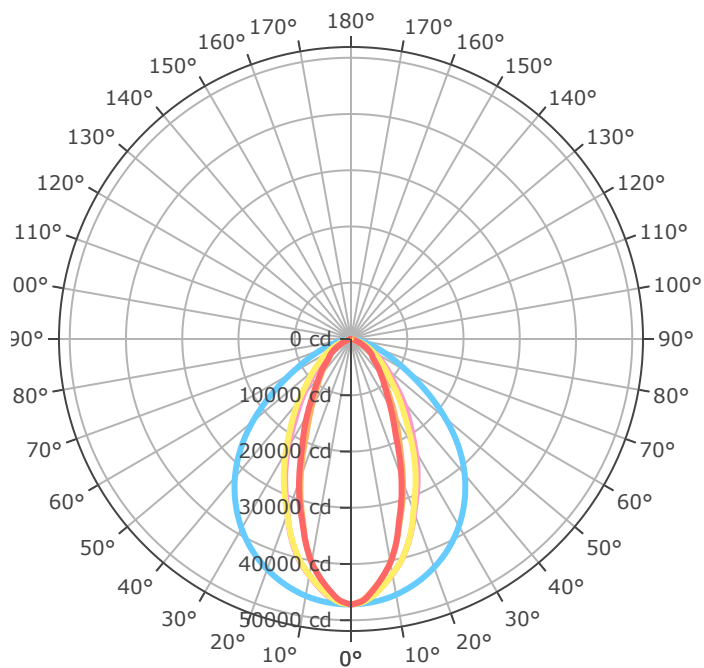

La série Jarvis

BLHJ - Luminaire « high bay » à haut rendement

Éclairage de grande hauteur par

3 - BLHJ-4'-60L-840-L84

- 0.0° - 180.0°
- 45.0° - 225.0°
- 90.0° - 270.0°
- 135.0° - 315.0°
- 180.0° - 360.0°

Mtg Height	Light Level	Beam Diameter
6.0 ft	1310.9 fc	5.0 ft
8.0 ft	737.4 fc	6.6 ft
10.0 ft	471.9 fc	8.3 ft
12.0 ft	327.7 fc	9.9 ft
14.0 ft	240.8 fc	11.6 ft
16.0 ft	184.4 fc	13.2 ft
24.0 ft	81.9 fc	19.8 ft
32.0 ft	46.1 fc	26.4 ft
40.0 ft	29.5 fc	33.0 ft
48.0 ft	20.5 fc	39.6 ft
56.0 ft	15.0 fc	46.2 ft
64.0 ft	11.5 fc	52.8 ft