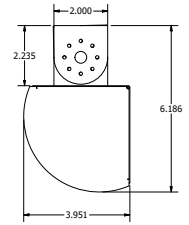

* Actual lumen output may vary

The Pointe-Bleue Series

BLHPB - Linear Pickle Ball Sports Lighting

Sports Lighting Lighting
by

Dimension Information

Below you will find the dimensions for all sizes of the BLHPB.

BLHPB 8' Side

End Dimensions

BLHPB 8' Segment Dimensions

* Drawings not to scale
* Standard tolerances apply
* Specifications may change without notice

The Pointe-Bleue Series

BLHPB - Linear Pickle Ball Sports Lighting

Sports Lighting Lighting
by

BLHPB-8'-38L-850-UNV

- 0.0° - 180.0°
- 45.0° - 225.0°
- 90.0° - 270.0°
- 135.0° - 315.0°
- 180.0° - 360.0°

Mtg Height	Light Level	Beam Diameter
6.0 ft	205.3 fc	19.6 ft
8.0 ft	115.5 fc	26.2 ft
10.0 ft	73.9 fc	32.7 ft
12.0 ft	51.3 fc	39.2 ft
14.0 ft	37.7 fc	45.8 ft
16.0 ft	28.9 fc	52.3 ft
24.0 ft	12.8 fc	78.5 ft
32.0 ft	7.2 fc	104.7 ft
40.0 ft	4.6 fc	130.8 ft
48.0 ft	3.2 fc	157.0 ft
56.0 ft	2.4 fc	183.2 ft
64.0 ft	1.8 fc	209.3 ft