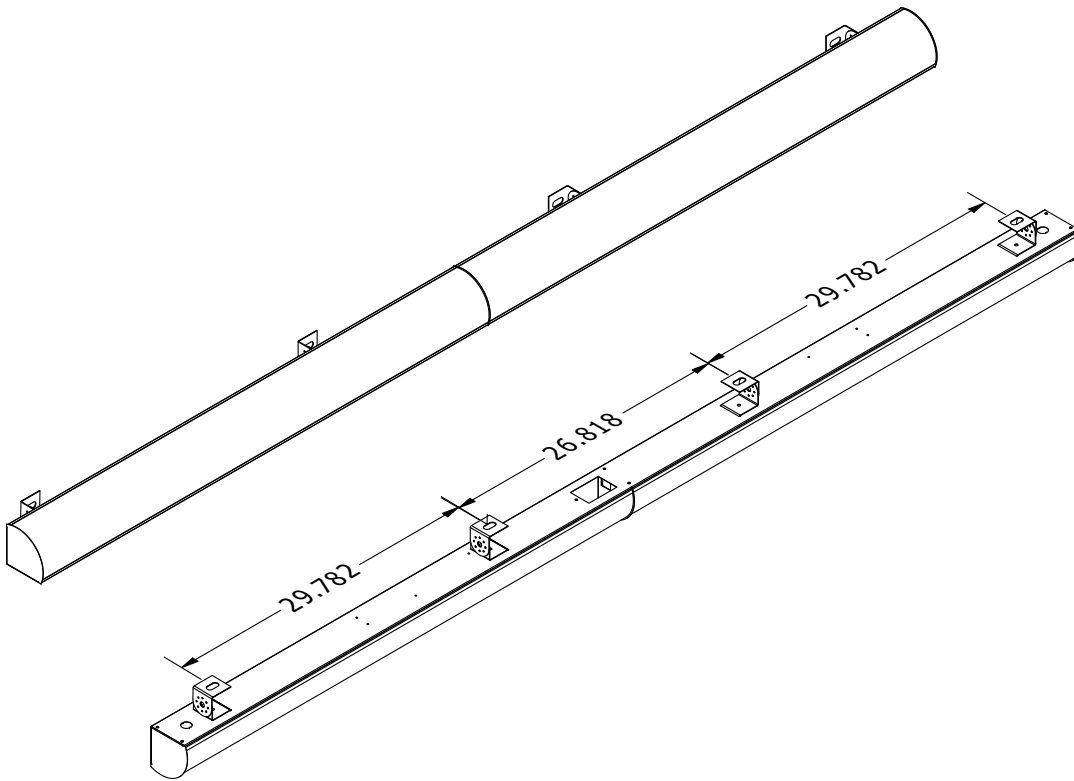

* Actual lumen output may vary

The Pointe-Bleue Series

BLHPB - Linear Pickle Ball Sports Lighting

Sports Lighting Lighting
by

Dimension Information

Below you will find the dimensions for all sizes of the BLHPB.

BLHPB 8' Side

End Dimensions

BLHPB 8' Segment Dimensions

* Drawings not to scale
* Standard tolerances apply
* Specifications may change without notice

The Pointe-Bleue Series

BLHPB - Linear Pickle Ball Sports Lighting