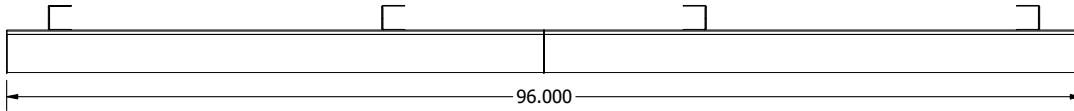

* Actual lumen output may vary

The Pointe-Bleue Series

BLHPB - Linear Pickle Ball Sports Lighting

Sports Lighting Lighting
by

Dimension Information

Below you will find the dimensions for all sizes of the BLHPB.

BLHPB 8' Side

End Dimensions

BLHPB 8' Segment Dimensions

* Drawings not to scale
* Standard tolerances apply
* Specifications may change without notice

The Pointe-Bleue Series

BLHPB - Linear Pickle Ball Sports Lighting