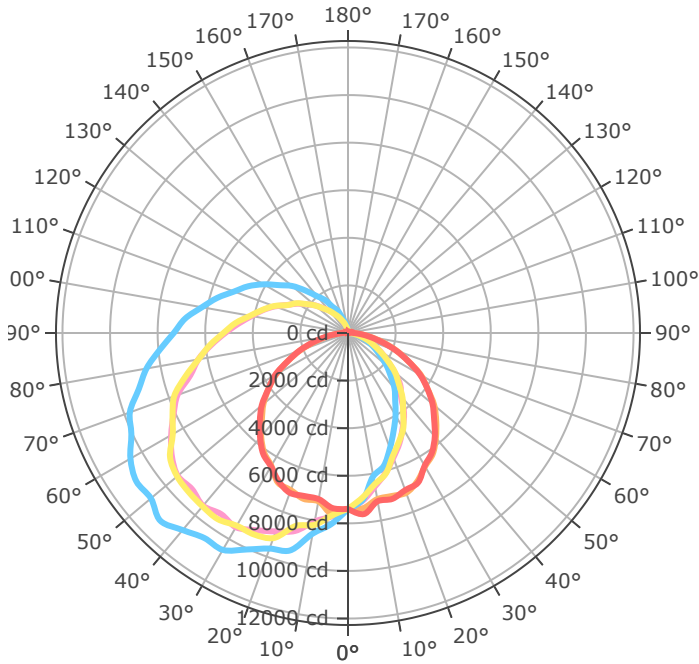

* Actual lumen output may vary

The Pointe-Bleue Series

BLHPB - Linear Pickle Ball Sports Lighting

Sports Lighting Lighting
by

Dimension Information

Below you will find the dimensions for all sizes of the BLHPB.

BLHPB 8' Side

End Dimensions

BLHPB 8' Segment Dimensions

* Drawings not to scale
* Standard tolerances apply
* Specifications may change without notice

The Pointe-Bleue Series

BLHPB - Linear Pickle Ball Sports Lighting

Sports Lighting Lighting
by

BLHPB-8'-38L-850-UNV

- 0.0° - 180.0°
- 45.0° - 225.0°
- 90.0° - 270.0°
- 135.0° - 315.0°
- 180.0° - 360.0°

Mtg Height	Light Level	Beam Diameter
6.0 ft	205.3 fc	19.6 ft
8.0 ft	115.5 fc	26.2 ft
10.0 ft	73.9 fc	32.7 ft
12.0 ft	51.3 fc	39.2 ft
14.0 ft	37.7 fc	45.8 ft
16.0 ft	28.9 fc	52.3 ft
24.0 ft	12.8 fc	78.5 ft
32.0 ft	7.2 fc	104.7 ft
40.0 ft	4.6 fc	130.8 ft
48.0 ft	3.2 fc	157.0 ft
56.0 ft	2.4 fc	183.2 ft
64.0 ft	1.8 fc	209.3 ft