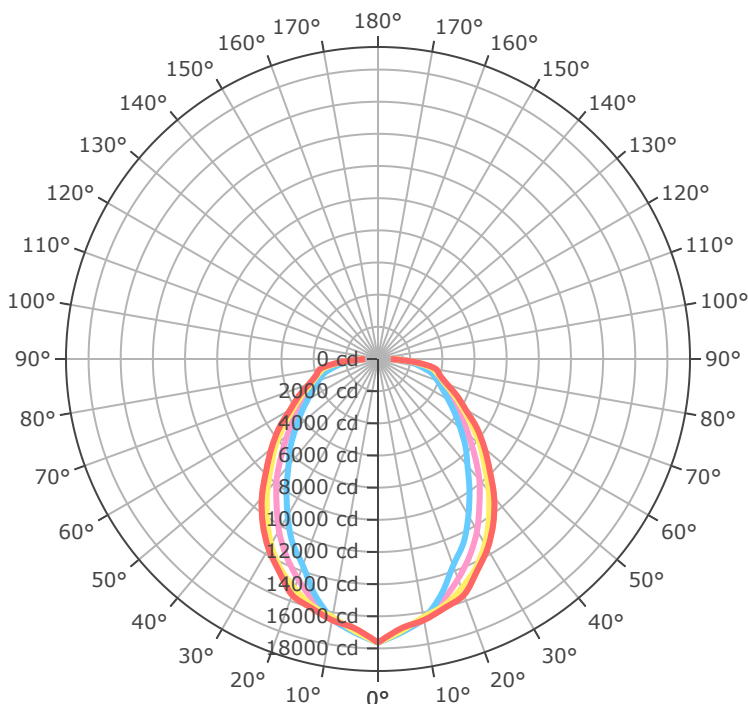

BLHV-2FT-10L-840-L49

Mtg Height	Light Level	Beam Diameter
6.0 ft	103.3 fc	14.8 ft
8.0 ft	58.1 fc	19.7 ft
10.0 ft	37.2 fc	24.6 ft
12.0 ft	25.8 fc	29.5 ft
14.0 ft	19.0 fc	34.5 ft
16.0 ft	14.5 fc	39.4 ft
24.0 ft	6.5 fc	59.1 ft
32.0 ft	3.6 fc	78.8 ft
40.0 ft	2.3 fc	98.5 ft
48.0 ft	1.6 fc	118.1 ft
56.0 ft	1.2 fc	137.8 ft
64.0 ft	0.9 fc	157.5 ft

BLHV-2FT-22L-840-L49

Mtg Height	Light Level	Beam Diameter
6.0 ft	229.6 fc	14.9 ft
8.0 ft	129.2 fc	19.9 ft
10.0 ft	82.7 fc	24.9 ft
12.0 ft	57.4 fc	29.9 ft
14.0 ft	42.2 fc	34.8 ft
16.0 ft	32.3 fc	39.8 ft
24.0 ft	14.4 fc	59.7 ft
32.0 ft	8.1 fc	79.7 ft
40.0 ft	5.2 fc	99.6 ft
48.0 ft	3.6 fc	119.5 ft
56.0 ft	2.6 fc	139.4 ft
64.0 ft	2.0 fc	159.3 ft

La serie Valemount

BLHV - A prueba de vapores

Iluminación a prueba de vapor de

BLHV-4FT-20L-840-L49

- 0.0°
- 45.0°
- 90.0°
- 135.0°
- 180.0°

Mtg Height	Light Level	Beam Diameter
6.0 ft	196.2 fc	15.4 ft
8.0 ft	110.3 fc	20.5 ft
10.0 ft	70.6 fc	25.6 ft
12.0 ft	49.0 fc	30.8 ft
14.0 ft	36.0 fc	35.9 ft
16.0 ft	27.6 fc	41.0 ft
24.0 ft	12.3 fc	61.5 ft
32.0 ft	6.9 fc	82.0 ft
40.0 ft	4.4 fc	102.5 ft
48.0 ft	3.1 fc	123.0 ft
56.0 ft	2.3 fc	143.5 ft
64.0 ft	1.7 fc	164.1 ft

BLHV-4FT-44L-840-L49

- 0.0°
- 45.0°
- 90.0°
- 135.0°
- 180.0°

Mtg Height	Light Level	Beam Diameter
6.0 ft	490.0 fc	13.9 ft
8.0 ft	275.6 fc	18.6 ft
10.0 ft	176.4 fc	23.2 ft
12.0 ft	122.5 fc	27.9 ft
14.0 ft	90.0 fc	32.5 ft
16.0 ft	68.9 fc	37.2 ft
24.0 ft	30.6 fc	55.7 ft
32.0 ft	17.2 fc	74.3 ft
40.0 ft	11.0 fc	92.9 ft
48.0 ft	7.7 fc	111.5 ft
56.0 ft	5.6 fc	130.1 ft
64.0 ft	4.3 fc	148.7 ft